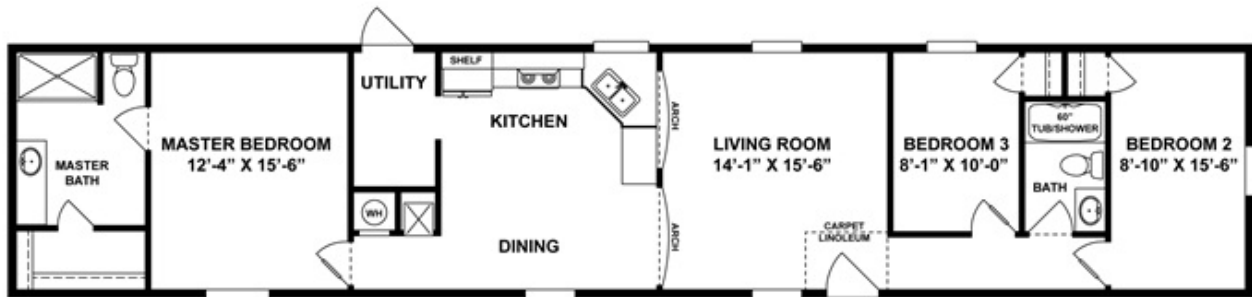

**KA6812 - #11** Model number: 93KNM16763AH

**3 beds • 2 baths • 1216 sq.ft. • 16' width • 76' depth**

Our home building facilities invest in continuous product and process improvements. Plans, dimensions, features, materials, specifications and availability are subject to change without notice or obligation. Renderings and floor plans are representative likenesses of our homes and may differ from the actual homes. We invite you to tour a Home Center near you and inspect the highest value in quality housing available or call (307) 635-3100 to speak with a Home Consultant. Copyright 2017, CMH. All rights reserved.