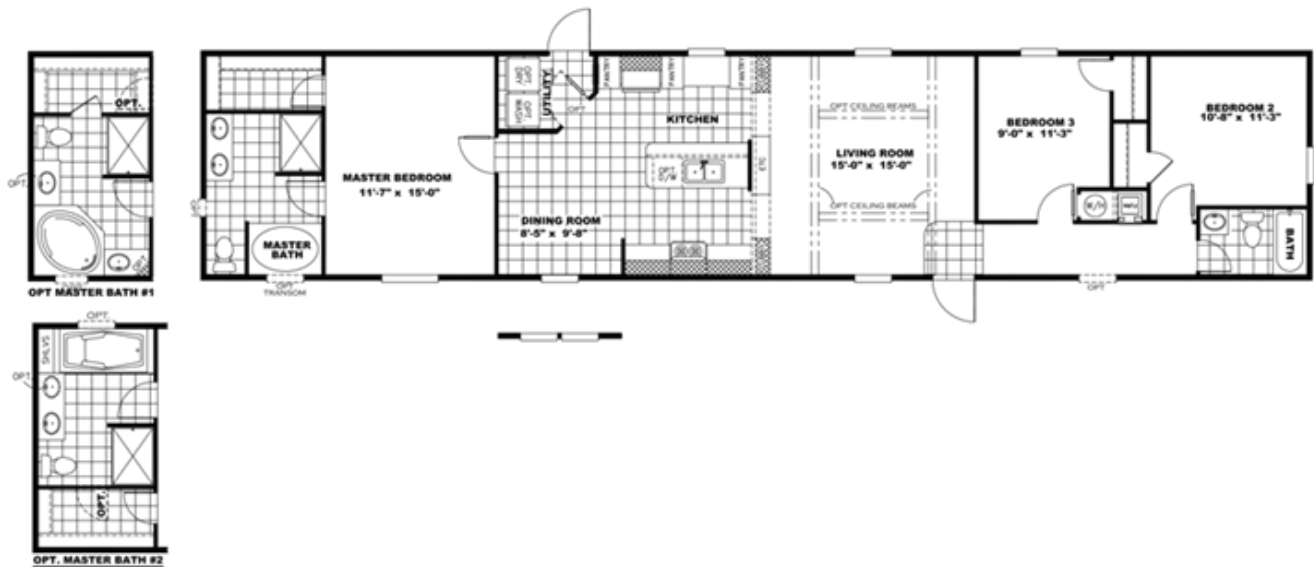

THE DYNASTY

THE DYNASTY

Floor plan number: CBH030738TX

3 beds • 2 baths • 1216 sq.ft. • 16' width • 76' depth

Our home building facilities invest in continuous product and process improvements. Plans, dimensions, features, materials, specifications and availability are subject to change without notice or obligation. Renderings and floor plans are representative likenesses of our homes and may differ from the actual homes. We invite you to tour a Home Center near you and inspect the highest value in quality housing available or call (307) 635-3100 to speak with a Home Consultant. Copyright 2017, CMH. All rights reserved.