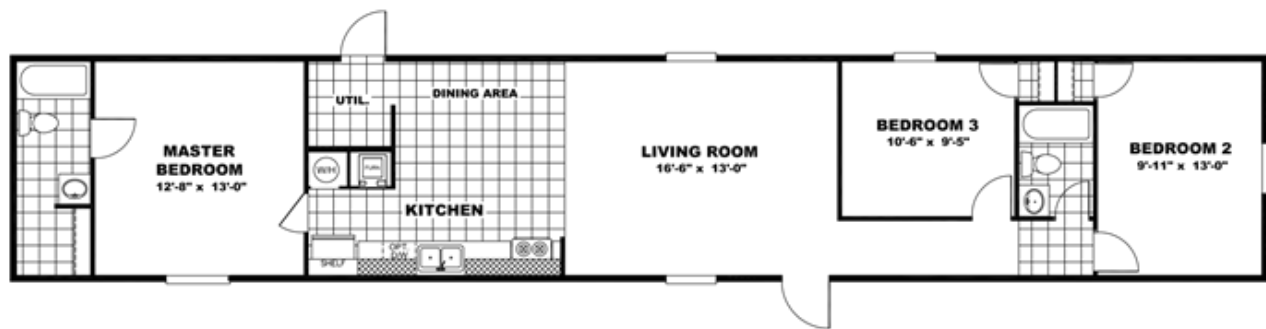

EXHILARATION

EXHILARATION

Model number: 97TRU14763AH

3 beds • 2 baths • 1064 sq.ft. • 14' width • 76' depth

Our home building facilities invest in continuous product and process improvements. Plans, dimensions, features, materials, specifications and availability are subject to change without notice or obligation. Renderings and floor plans are representative likenesses of our homes and may differ from the actual homes. We invite you to tour a Home Center near you and inspect the highest value in quality housing available or call (307) 635-3100 to speak with a Home Consultant. Copyright 2017, CMH. All rights reserved.